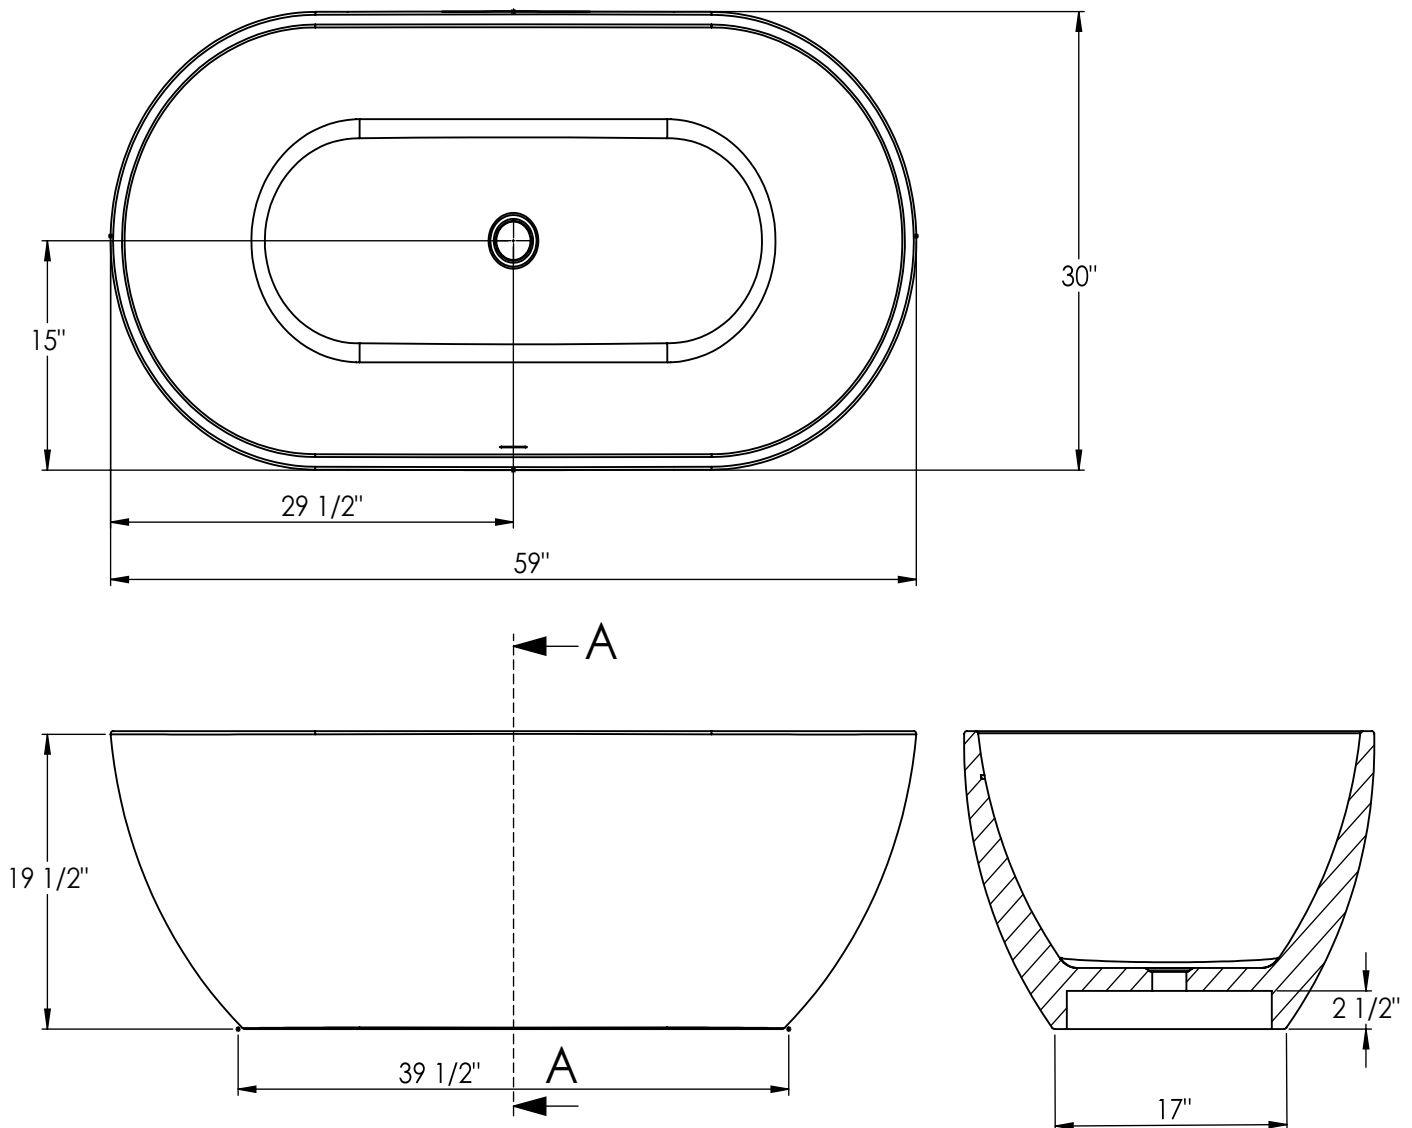

THREE RIVERS
TRADING CO.

SPECIFICATIONS

Overall Dimensions 59" L x 30" W x 19 1/2" H

Water Capacity 67 Gallons

Tub Weight 381 lbs

Luna Petite

Freestanding Stone Resin Bathtub

All measurements are approximate. Measurements may vary +/- 1/2".