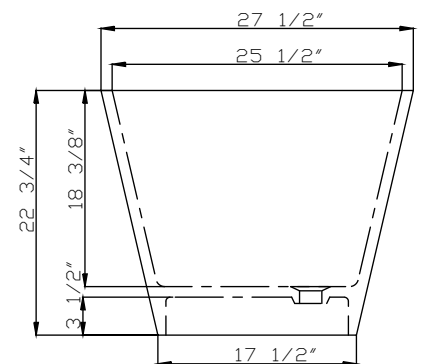

THREE RIVERS
TRADING CO.

SPECIFICATIONS

Overall Dimensions 67" L x 27 1/2" W x 22 3/4" H

Water Capacity 68 Gallons

Tub Weight 360 lbs

Malta

Freestanding Stone Resin Bathtub

All measurements are approximate. Measurements may vary +/- 1/2".