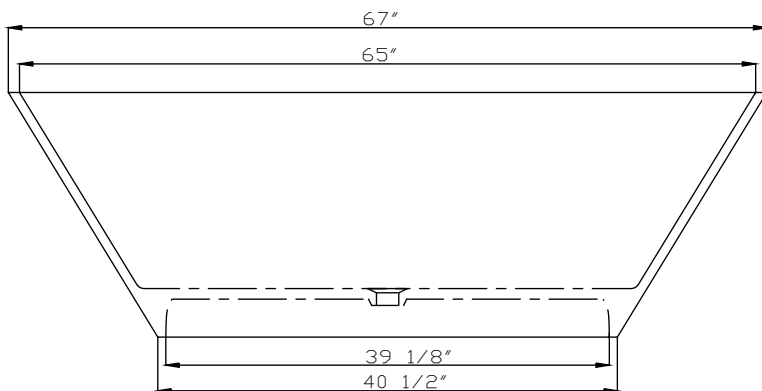

THREE RIVERS
TRADING CO.

SPECIFICATIONS

Overall Dimensions 67" L x 27 1/2" W x 22 3/4" H

Water Capacity 68 Gallons

Tub Weight 360 lbs

Malta

Freestanding Stone Resin Bathtub

All measurements are approximate. Measurements may vary +/- 1/2".