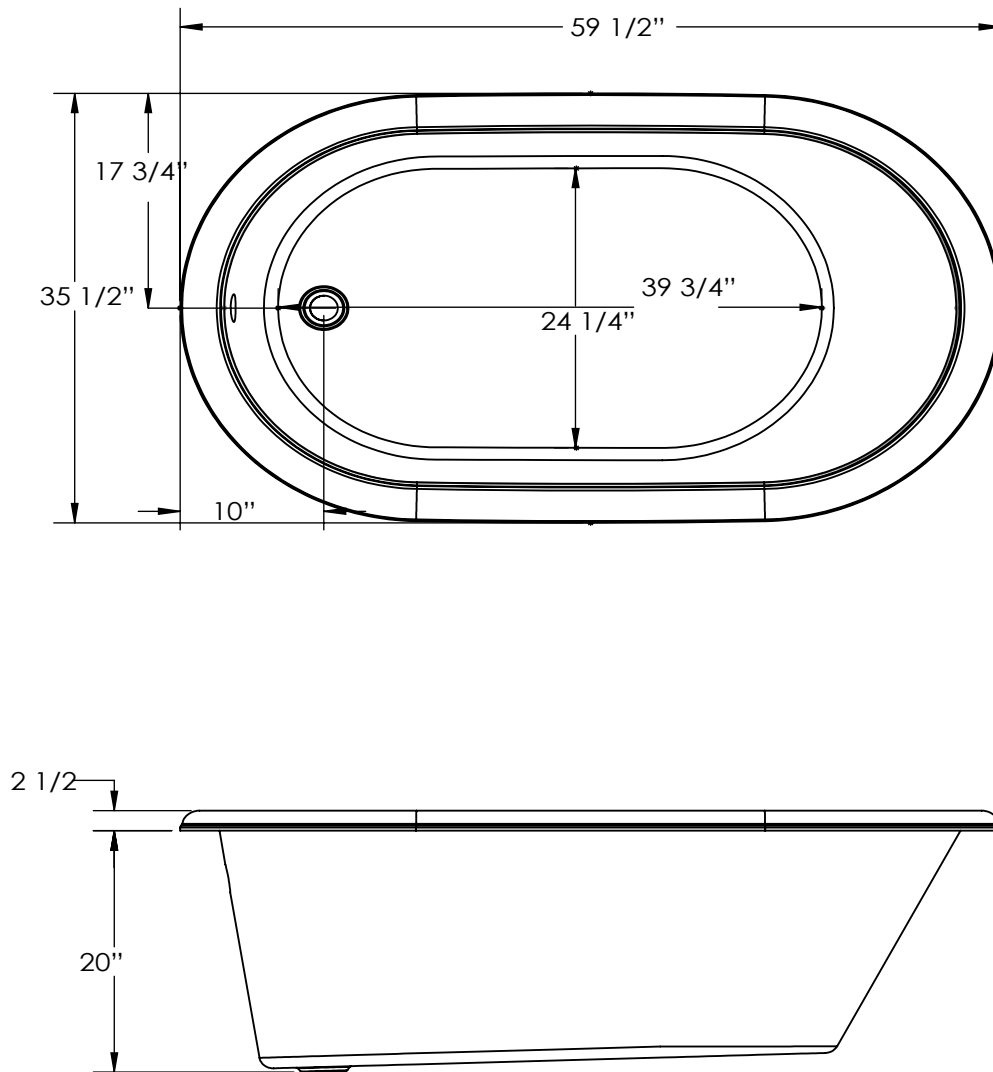

## SPECIFICATIONS

Overall Dimensions 59 1/2" L x 35 1/2" W x 20 1/2" H

# Countess

Acrylic Bathtub

All measurements are approximate. Measurements may vary +/- 1/2".