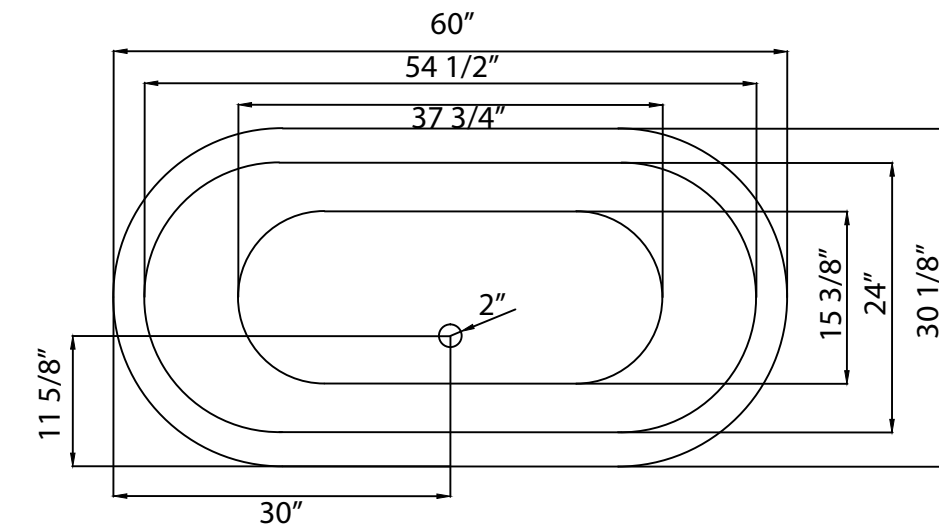

THREE RIVERS
TRADING CO.

SPECIFICATIONS

Overall Dimensions 60" L x 30 1/8" W x 22 1/2" H

Water Capacity 36 Gallons

Tub Weight 278 lbs

Nile

Cast Iron Bathtub

All measurements are approximate. Measurements may vary +/- 1/2".