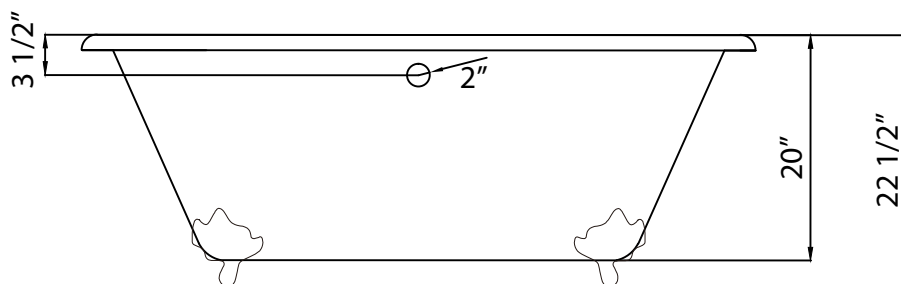

THREE RIVERS
TRADING CO.

SPECIFICATIONS

Overall Dimensions 60" L x 30 1/8" W x 22 1/2" H

Water Capacity 36 Gallons

Tub Weight 278 lbs

Nile

Cast Iron Bathtub

All measurements are approximate. Measurements may vary +/- 1/2".