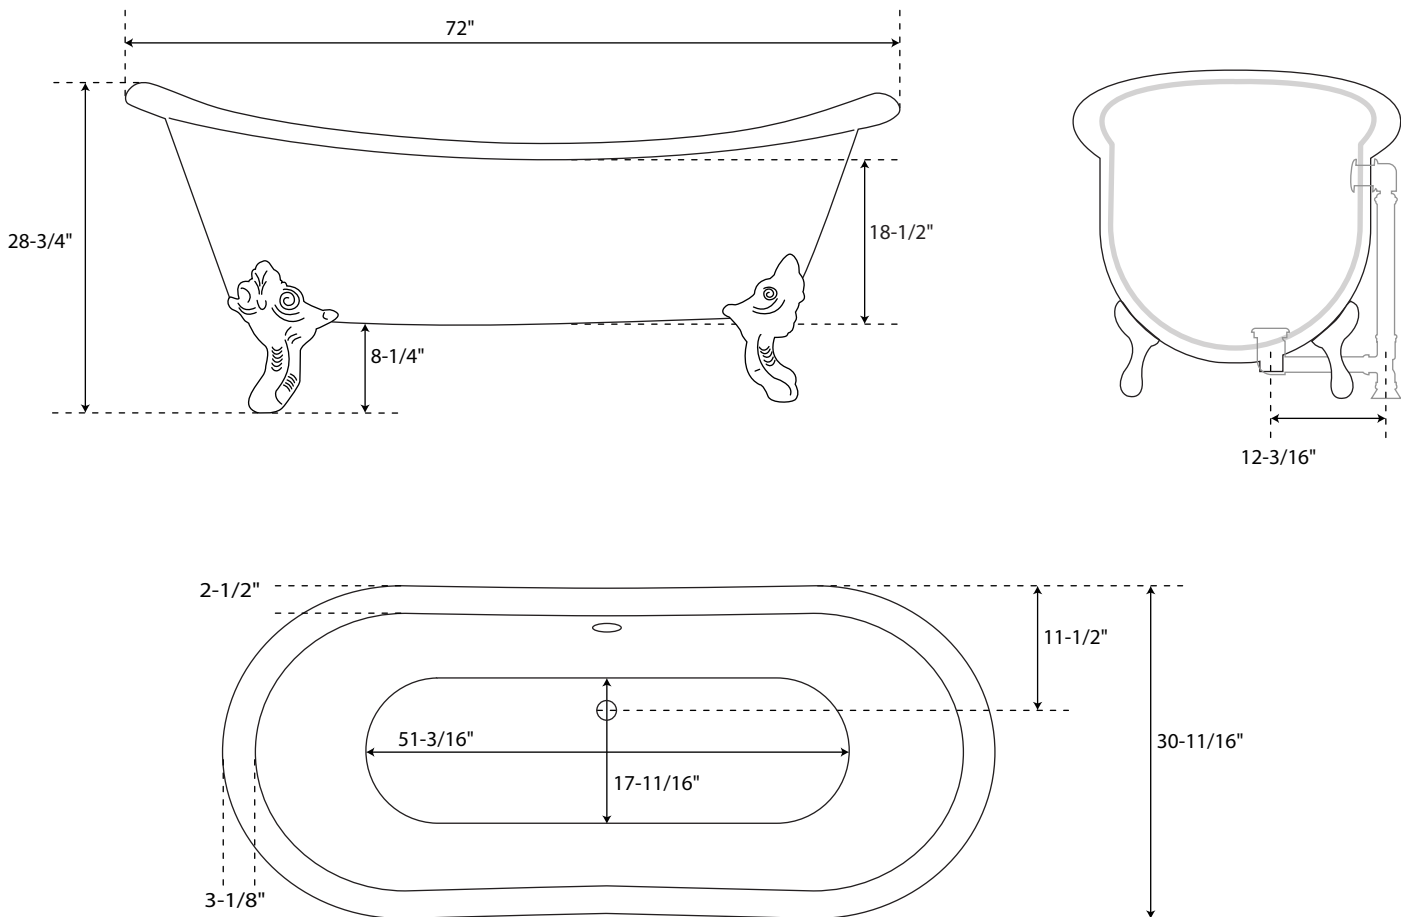

THREE RIVERS
TRADING CO.

SPECIFICATIONS

Overall Dimensions 72" L x 30 11/16" W x 28 3/4" H

Water Capacity 54 Gallons

Tub Weight 411 lbs

Georgia

Cast Iron Bathtub

All measurements are approximate. Measurements may vary +/- 1/2".