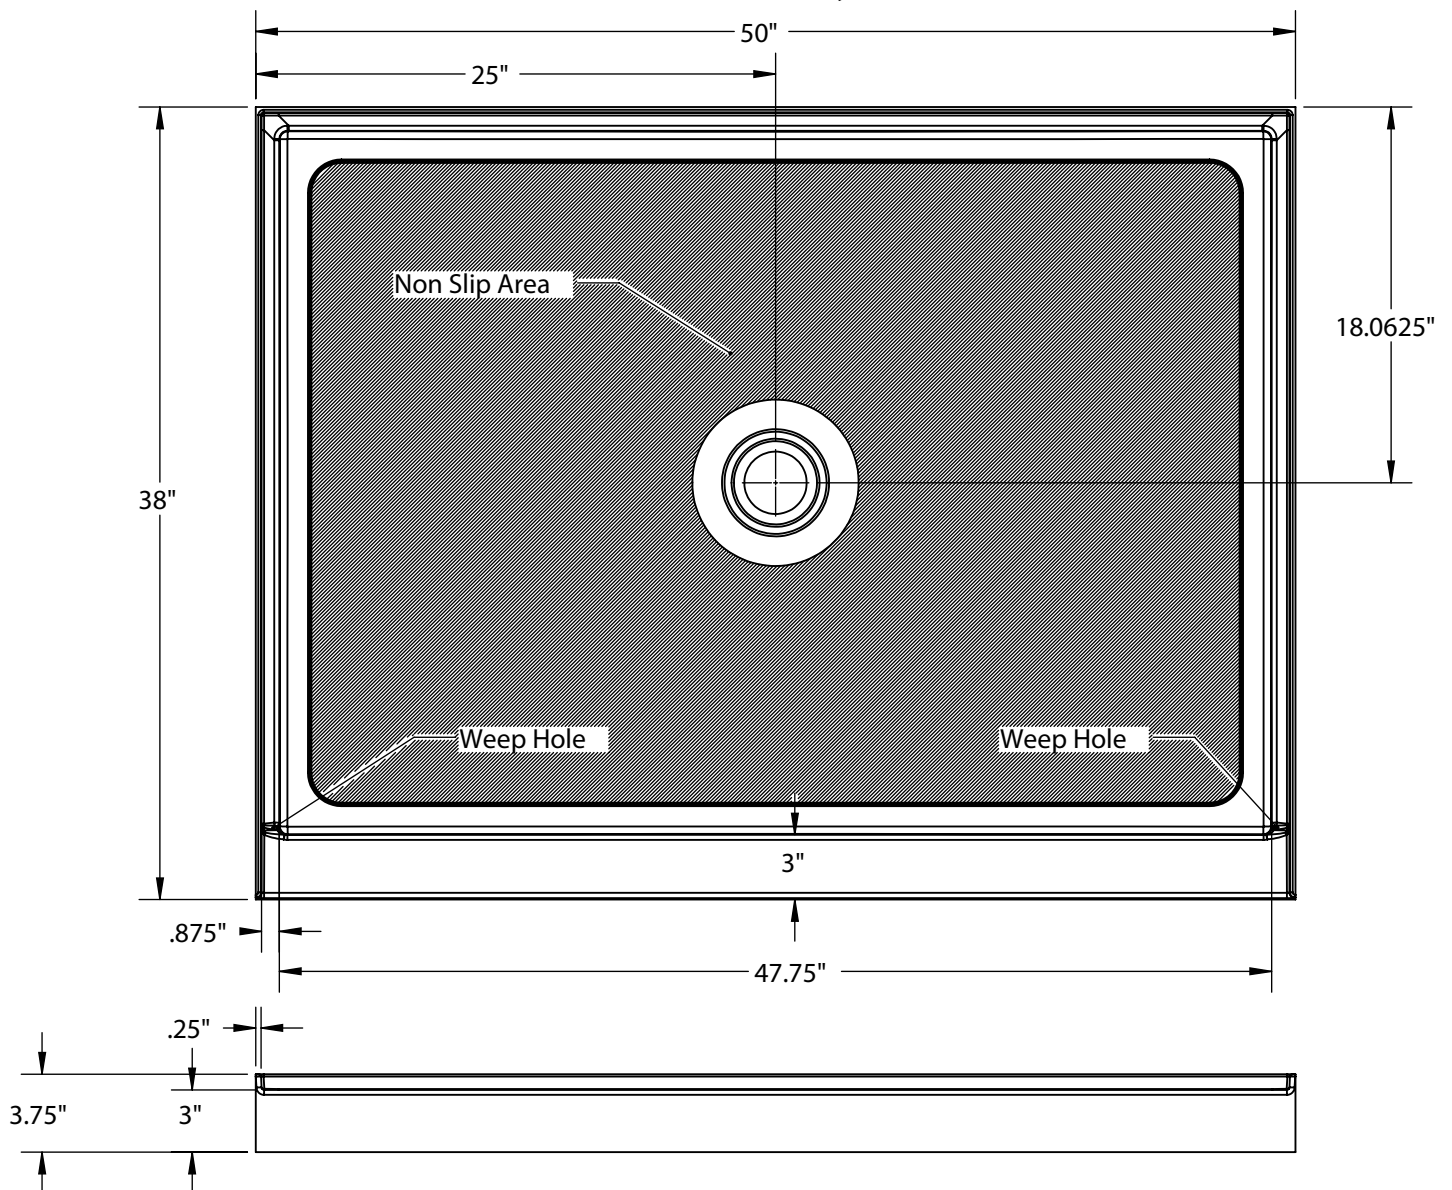

THREE RIVERS
TRADING CO.

SPECIFICATIONS

Overall Dimensions 50" L x 38" W x 3 3/4" H

5038 ANSI B

Acrylic Shower Base

All measurements are approximate. Measurements may vary +/- 1/2".