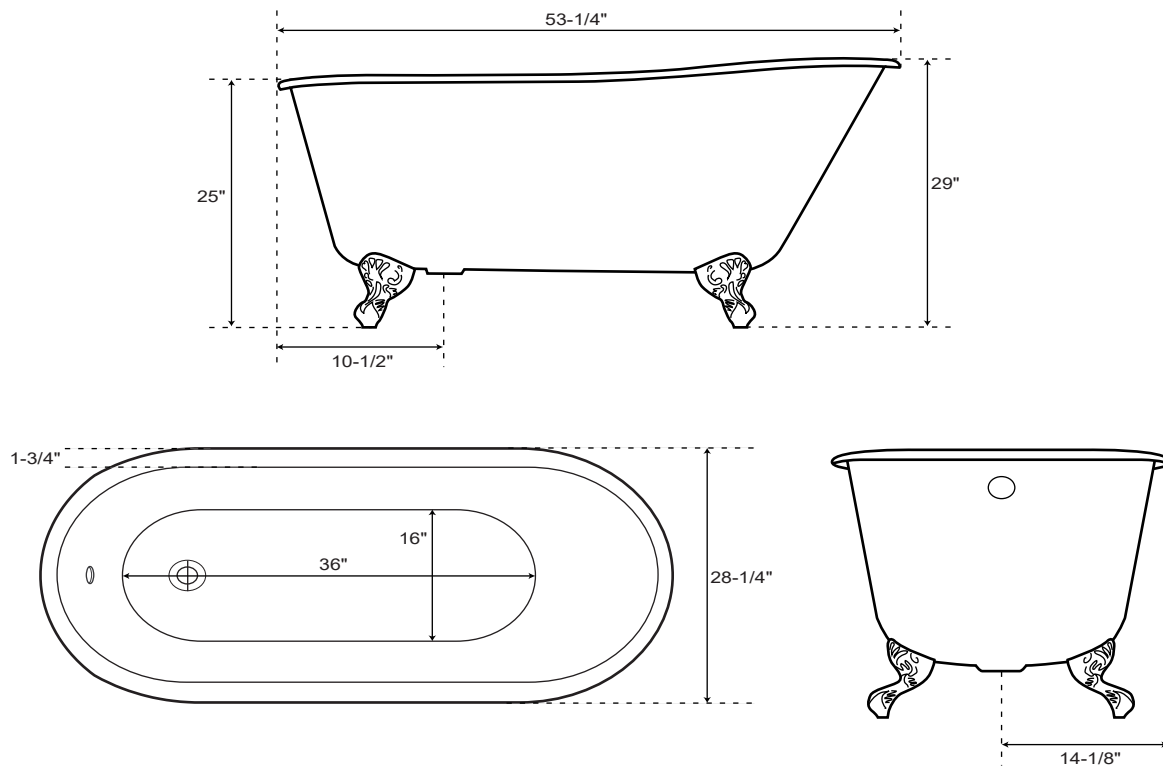

## SPECIFICATIONS

Overall Dimensions 53 1/4" L x 28 1/4" W x 29" H

Water Capacity 39 Gallons

Tub Weight 275 lbs

# Newnan 53"

Cast Iron Bathtub

All measurements are approximate. Measurements may vary +/- 1/2".