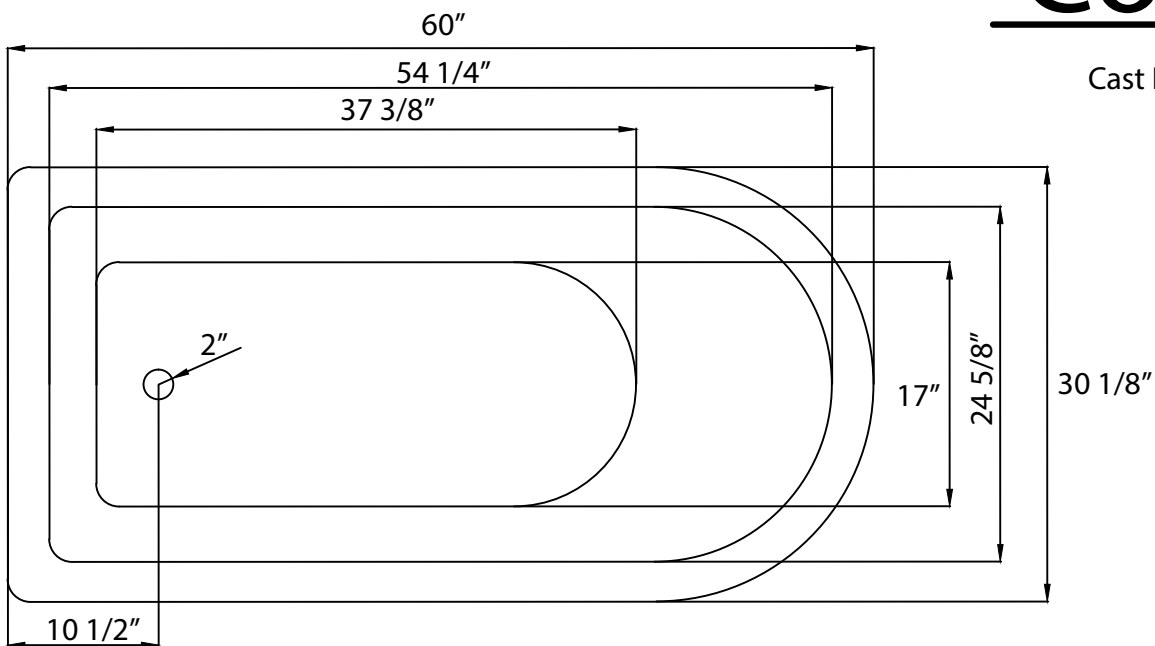

THREE RIVERS
TRADING CO.

SPECIFICATIONS

Overall Dimensions 60" L x 30 1/8" W x 24" H

Water Capacity 32 Gallons

Tub Weight 278 lbs

Congo

Cast Iron Bathtub

All measurements are approximate. Measurements may vary +/- 1/2".