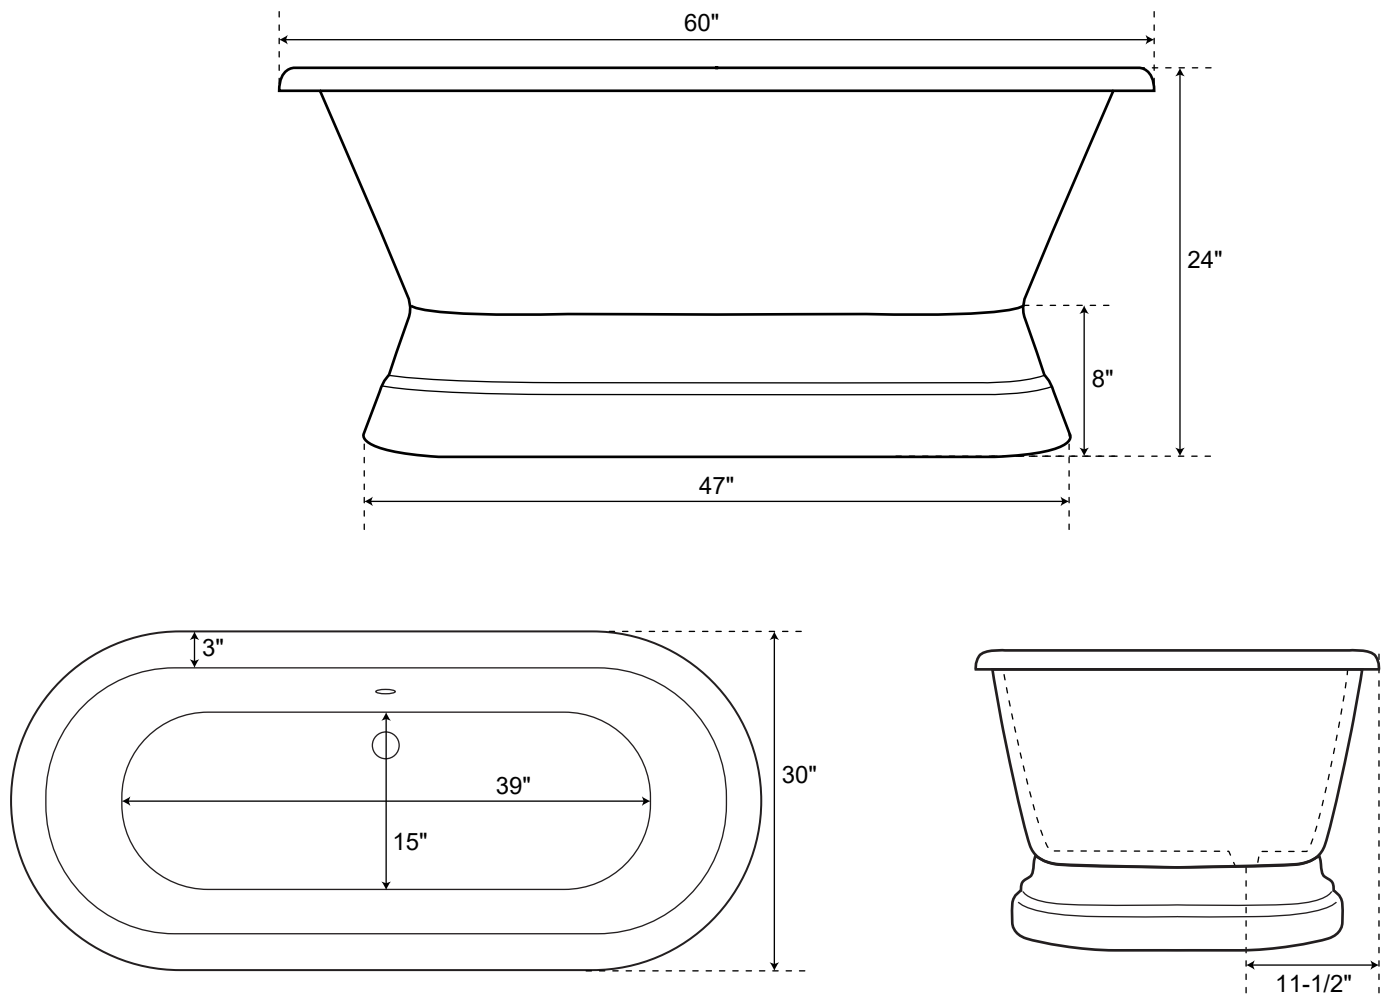

## SPECIFICATIONS

Overall Dimensions 60" L x 30" W x 24" H

Water Capacity 32 Gallons

Tub Weight 340 lbs

# Oconee 60"

Cast Iron Bathtub

All measurements are approximate. Measurements may vary +/- 1/2".