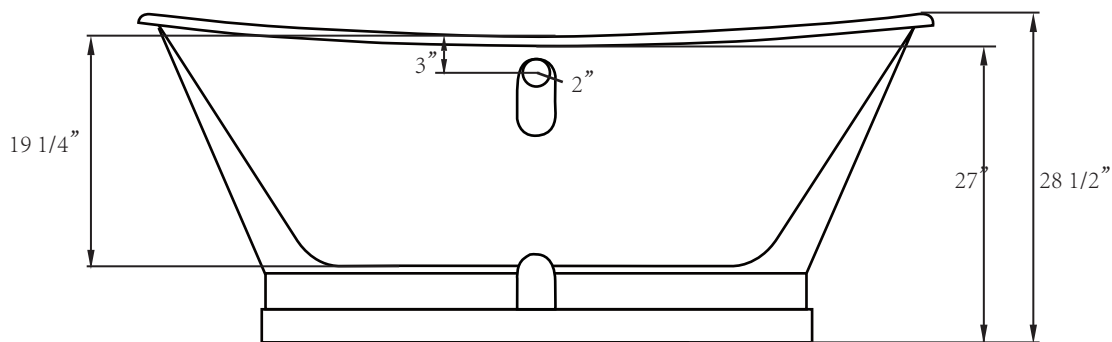

## SPECIFICATIONS

Overall Dimensions 67" L x 26 3/4" W x 28 1/2" H

Water Capacity 30 Gallons

Tub Weight 454 lbs

# Pensacola

Cast Iron Bathtub

All measurements are approximate. Measurements may vary +/- 1/2".