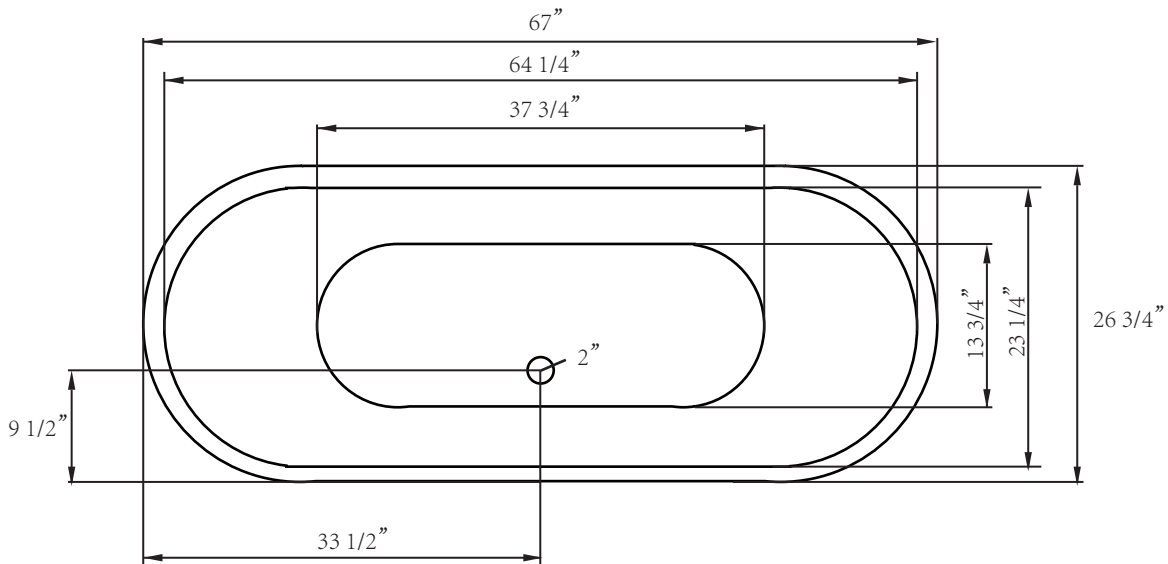

## SPECIFICATIONS

Overall Dimensions 67" L x 26 3/4" W x 28 1/2" H

Water Capacity 30 Gallons

Tub Weight 454 lbs

# Pensacola

Cast Iron Bathtub

All measurements are approximate. Measurements may vary +/- 1/2".