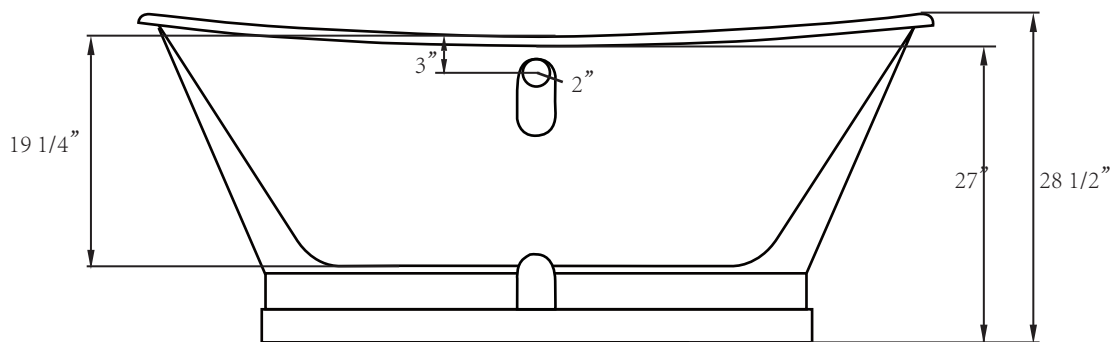

## SPECIFICATIONS

Overall Dimensions 67" L x 26 3/4" W x 28 1/2" H

Water Capacity 30 Gallons

Tub Weight 454 lbs

# Flint

Cast Iron Bathtub

All measurements are approximate. Measurements may vary +/- 1/2".