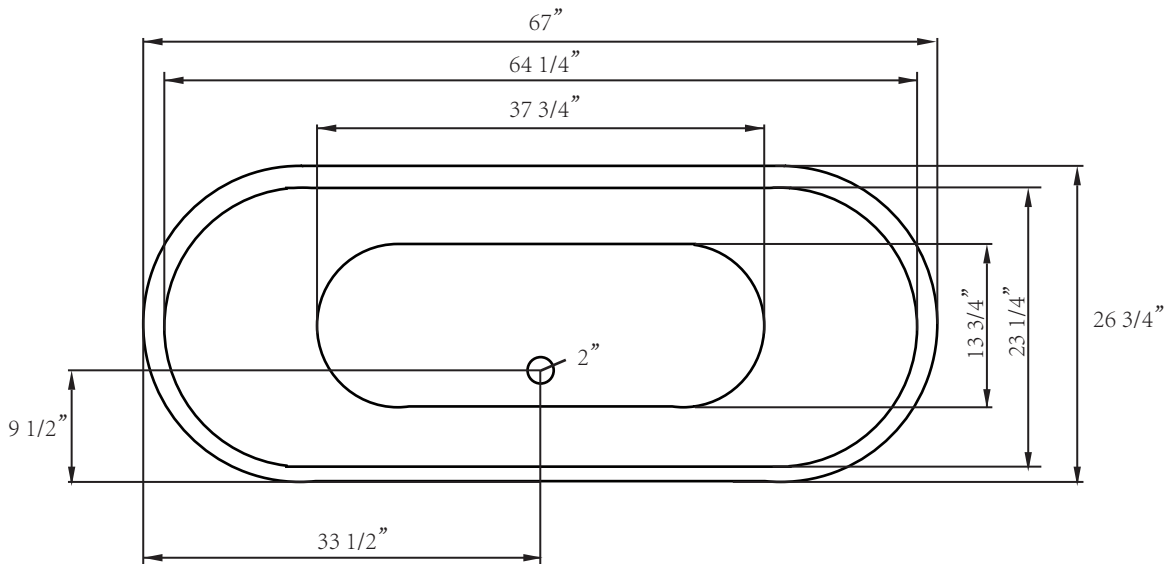

## SPECIFICATIONS

Overall Dimensions 67" L x 26 3/4" W x 28 1/2" H

Water Capacity 30 Gallons

Tub Weight 454 lbs

# Flint

Cast Iron Bathtub

All measurements are approximate. Measurements may vary +/- 1/2".