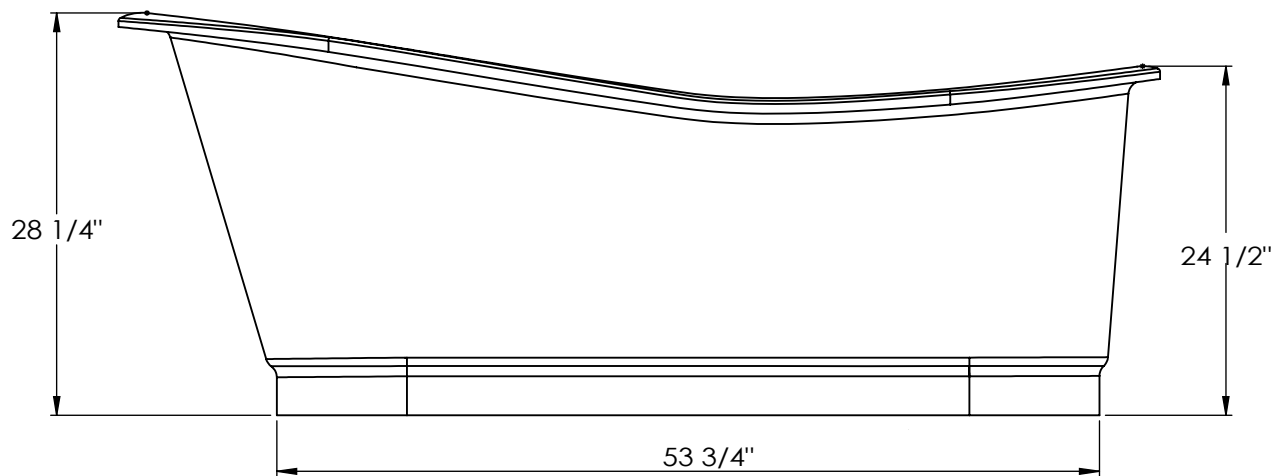

THREE RIVERS
TRADING CO.

SPECIFICATIONS

Overall Dimensions 68" L x 27 1/2" W x 28 1/4" H

Water Capacity 69 Gallons

Tub Weight 330 lbs

Maroma

Freestanding Stone Resin Bathtub

All measurements are approximate. Measurements may vary +/- 1/2".