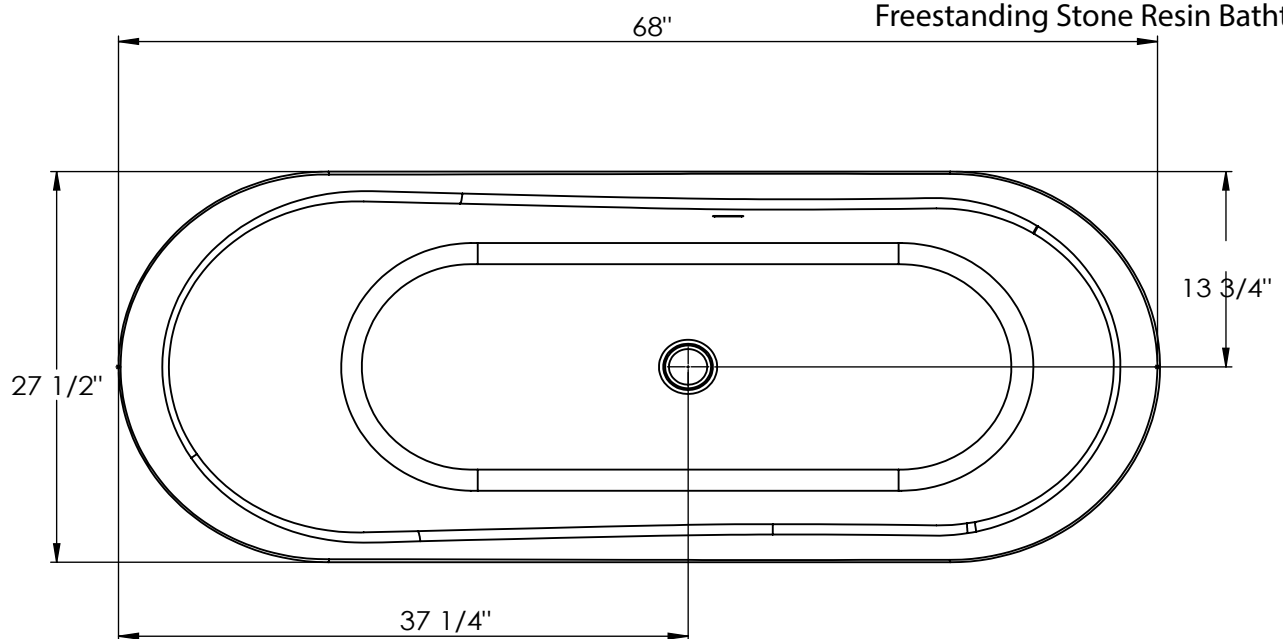

THREE RIVERS
TRADING CO.

SPECIFICATIONS

Overall Dimensions 68" L x 27 1/2" W x 28 1/4" H

Water Capacity 69 Gallons

Tub Weight 330 lbs

Maroma

Freestanding Stone Resin Bathtub

All measurements are approximate. Measurements may vary +/- 1/2".