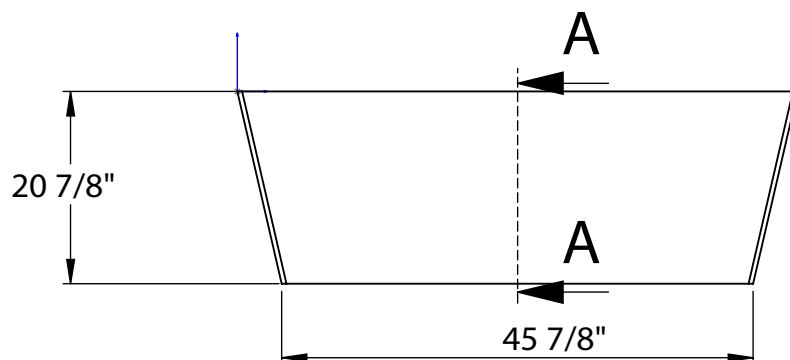

THREE RIVERS
TRADING CO.

SPECIFICATIONS

Overall Dimensions 57 7/8" L x 26 1/4" W x 20 7/8" H

Water Capacity 74 Gallons

Tub Weight 339 lbs

Nido

Freestanding Stone Resin Bathtub

SECTION A-A

All measurements are approximate. Measurements may vary +/- 1/2".