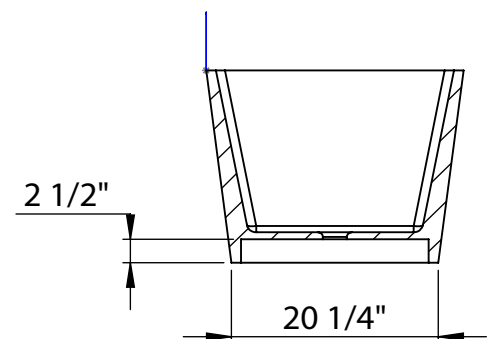

THREE RIVERS
TRADING CO.

SPECIFICATIONS

Overall Dimensions 57 7/8" L x 26 1/4" W x 20 7/8" H

Water Capacity 74 Gallons

Tub Weight 339 lbs

Nido

Freestanding Stone Resin Bathtub

SECTION A-A

All measurements are approximate. Measurements may vary +/- 1/2".