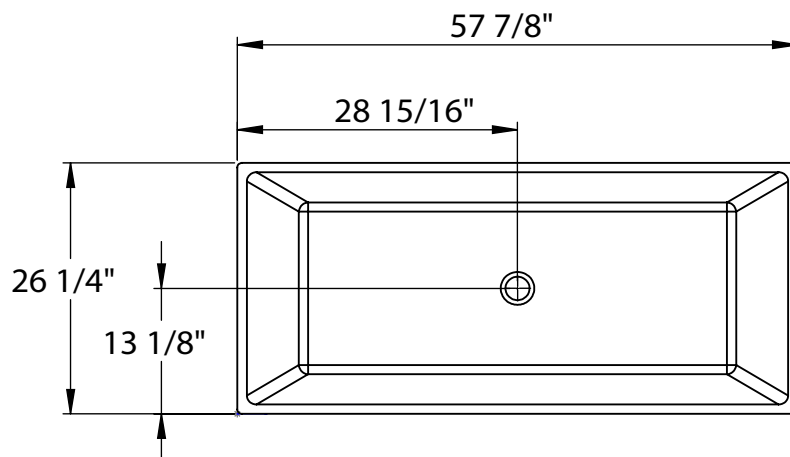

THREE RIVERS
TRADING CO.

SPECIFICATIONS

Overall Dimensions 57 7/8" L x 26 1/4" W x 20 7/8" H

Water Capacity 74 Gallons

Tub Weight 339 lbs

Nido

Freestanding Stone Resin Bathtub

SECTION A-A

All measurements are approximate. Measurements may vary +/- 1/2".