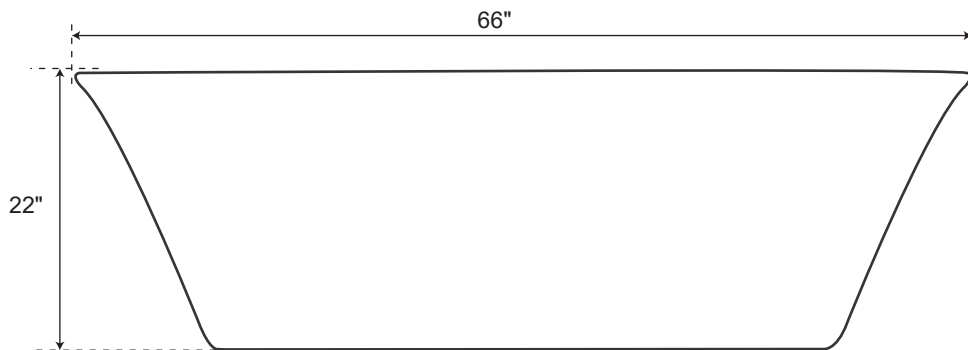

THREE RIVERS
TRADING CO.

SPECIFICATIONS

Overall Dimensions 66" L x 29" W x 22" H

Water Capacity 51 Gallons

Tub Weight 110lbs

Drake 66"

Freestanding Acrylic Bathtub

All measurements are approximate. Measurements may vary +/- 1/2".