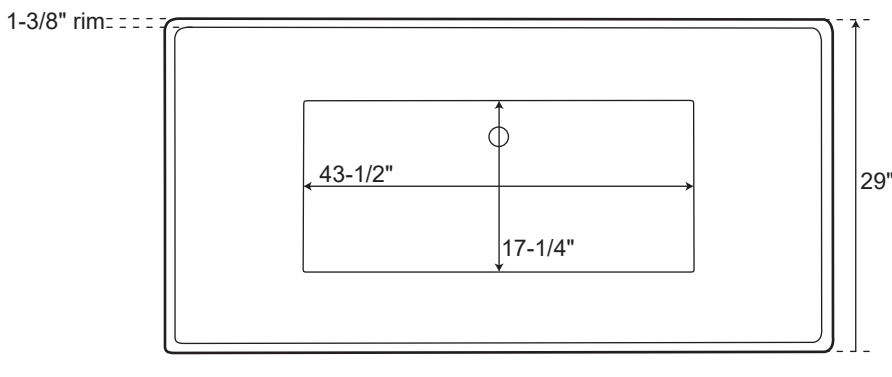

THREE RIVERS
TRADING CO.

SPECIFICATIONS

Overall Dimensions 66" L x 29" W x 22" H

Water Capacity 51 Gallons

Tub Weight 110lbs

Drake 66"

Freestanding Acrylic Bathtub

All measurements are approximate. Measurements may vary +/- 1/2".