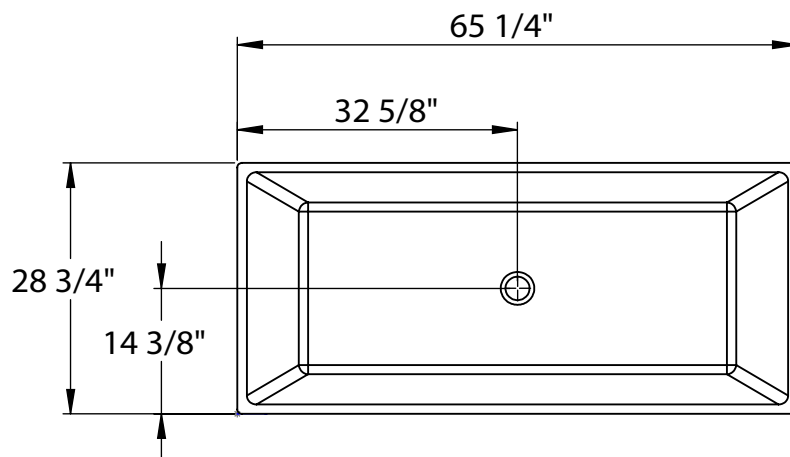

THREE RIVERS
TRADING CO.

SPECIFICATIONS

Overall Dimensions 65 1/4" L x 28 3/4" W x 22 1/2" H

Water Capacity 83 Gallons

Tub Weight 364 lbs

Nido 5.5'

Freestanding Stone Resin Bathtub

All measurements are approximate. Measurements may vary +/- 1/2".