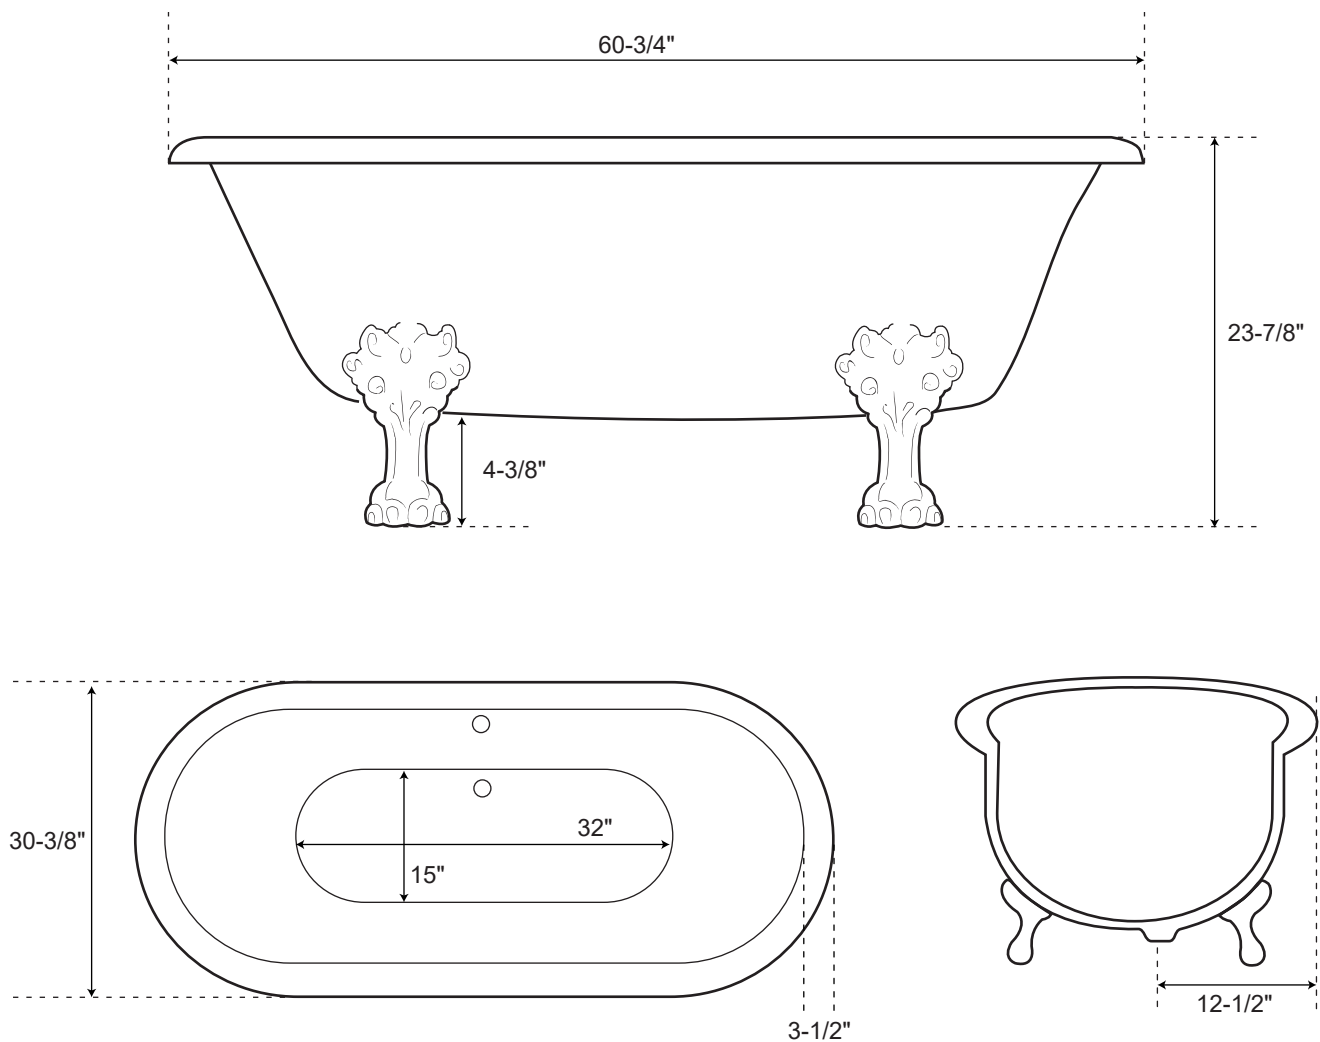

THREE RIVERS
TRADING CO.

SPECIFICATIONS

Overall Dimensions 60 3/4" L x 30 3/8" W x 23 7/8" H

Water Capacity 30 Gallons

Tub Weight 270 lbs

Jackson

Cast Iron Bathtub

All measurements are approximate. Measurements may vary +/- 1/2".